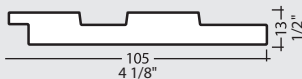

Freijo

Graphite

Itapuã

Walnut

Nude

9' 2-1/4" (2.80m) Boards:

PANEL FINISHING CAP

Nude